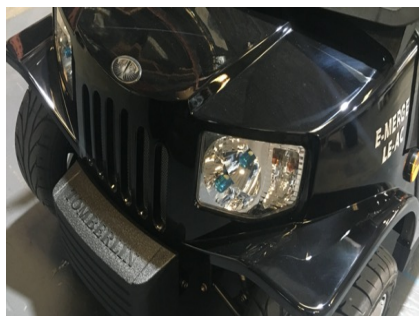

Length: 12' 6"

Width: 4'

Height: 6' 4"

Weight: 1465 LBS

SAFETY

3-Point Seat Belts
4-wheel hydraulic brakes (front disk & rear drum)
Smart Park™ electric parking brake
DOT-approved AS1 glass windshield
LED emergency, roof and rear brake lights
Personal unique key
E-coated and painted tubular steel frame
Frame-mounted, tubular steel canopy supports
Injection-molded, high-impact ABS body & roof

STYLING

10-in aluminum wheels and tires
Black or white bench seats
Automotive painted body and color-matched painted roof
4 cup holders
2, 4, and 6 Passenger Configurations

COLORS

Pitch Black

Pristine White