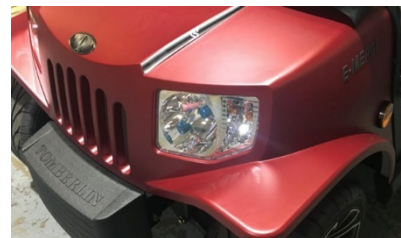

Matte Cabernet